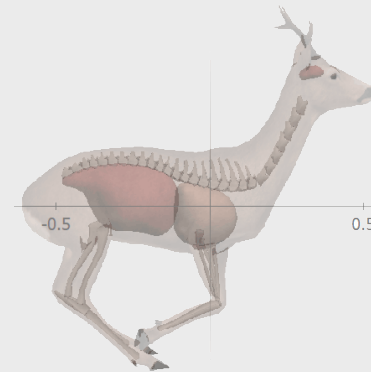

Accurate wild boar anatomy

Release 6.0

New Random scenarios for birds depending on the type of hunting
Driven shoot or walked-up

900

Scenarios

Random scenarios

BIG GAME and running targets have random path

Advised reach

depending on the shotgun ammunition settings

Hit probability

Hit is calculated depending on its probability

Relative barrel speed

Relative barrel angular speed to the target's angular speed is shown as a percentage

New winter trees

Now in Hungarian

New Skeet ISSF settings

Flight height selection for ducks and grouses/
partridges

2x faster

New Ogre and Open GL design

Accurate roe deer anatomy

Roe Deer

Roe deer (buck and doe)*

With automatic detection
of DRIVEN mode

Driven +

Now with ducks and grouses/partridges*
and only 4m-high ceiling

Release 5.1

560

Ammunitions database

460