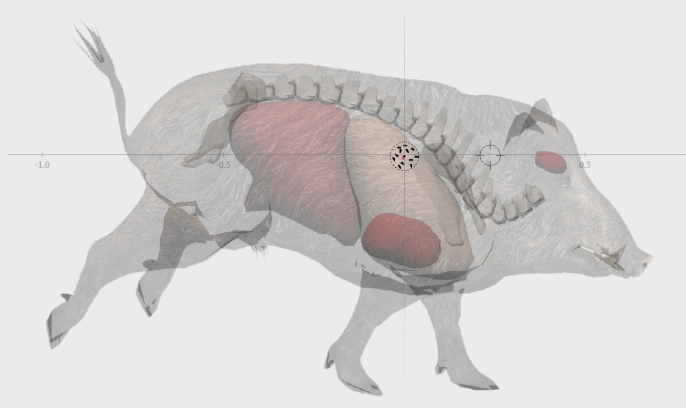

SUA
SUPPORT & UPDATE
AGREEMENT

More user-friendly

Simpler calibration process

Global settings for ammunition

Show target speed for BIG GAME and running targets

Wild boar squeals when injured

Extensive debug function

Roe deer stops at the press of a key

Flight height for duck/pheasant 5/70m
Flight height for grouse/partridge 1/70m

Random animals

Wild-boar, red deer or roe deer appear randomly

Random speed

Adjust the speed of any target and add random variation

Accurate wild boar anatomy

Release 6.0

New Random scenarios for birds depending on the type of hunting
Driven shoot or walked-up

900

Scenarios

Random scenarios

BIG GAME and running targets have random path

Advised reach